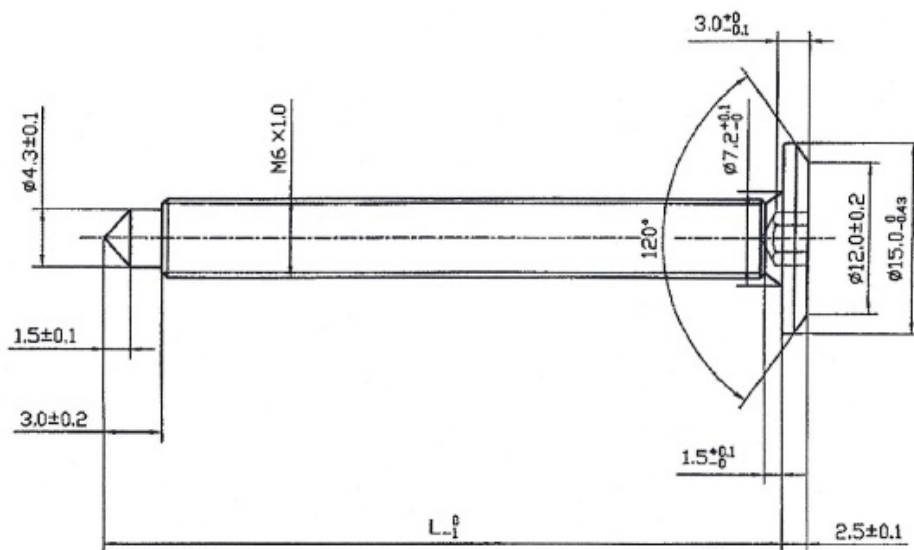

SISO A/S

Mileparken 11
DK-2740 Skovlunde
Denmark
VAT: DK 24786013

Phone +45 45 830 900

www.siso.dk
siso@siso.dk

Danske Bank
Nytorv Branch
Copenhagen
SWIFT: DABADKKK

Account no.
4180 3112 112936
IBAN Account
DK7230003112112936